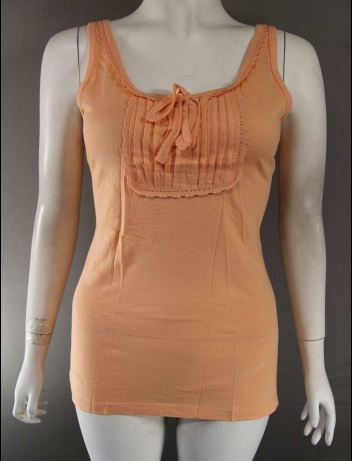

CODE	PHOTO	DESCRIPTION	COLOUR	8	10	12	14	16	18	20	TOTAL	LOTA	TOTAL	PRICE